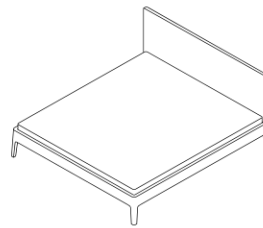

Noah Bed

The Noah Bed is designed to adapt to individual needs and promote healthy sleep. It is manufactured with care in Germany using 100% natural materials and combines sustainable durability with maximum flexibility. The bed frame is made of solid wood and can be paired with a Noah Headboard or Bed Table at any time. The Soft Headboards feature removable linen covers that can be easily swapped. Similarly, the solid headboard's linoleum panel can be detached, allowing for a change in color whenever desired. Furthermore, every single component of the bed can be repaired, exchanged and recycled, ensuring sustainability and low maintenance.

- **Natural materials**
- **Made in Germany**
- **Highest quality**
- **On-demand production**
- **Fast delivery**
- **Worldwide shipping**
- **Easy assembly**
- **Exchangeable components**

2D and 3D files for download on our "Professionals-Page" or on request.

Frame

Solid

Soft

Soft Flex

Bed Table

noah